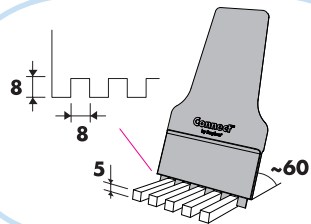

## Ecophon Master B

600x600

M113

1. Ecophon Master B

2. Connect Absorber Glue

3. Connect Wood trim

4. Connect Notched spatula

Connect Absorber glue

**3**

**4**

5

6

**7**

**8**

10

11