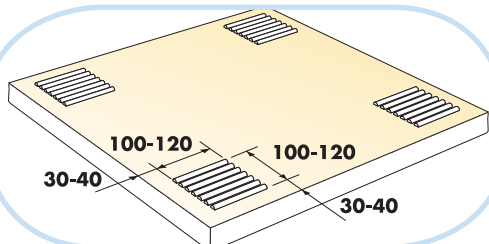

## Ecophon Master B

600x600

M113

1. Ecophon Master B

2. Connect Absorber Glue

3. Connect Wood trim

4. Connect Notched spatula

Connect Absorber glue

**3**

**4**

5

6

**7**

**8**

10

11