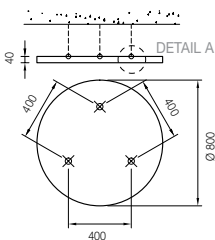

# OPTIMA L CANOPY

Small Rectangle - 600 x 1200 mm

Large Rectangle - 1200 x 2400 mm

Medium Rectangle A - 900 x 1800 mm

Medium Rectangle B - 1200 x 1800 mm

Square - 1200 x 1200 mm

Small Circle - Ø 800 mm

Circle - Ø 1200 mm