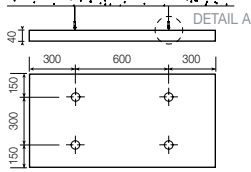

# OPTIMA L CANOPY

Small Rectangle - 600 x 1200 mm

Large Rectangle - 1200 x 2400 mm

Medium Rectangle A - 900 x 1800 mm

Medium Rectangle B - 1200 x 1800 mm

Square - 1200 x 1200 mm

Small Circle - Ø 800 mm

Circle - Ø 1200 mm