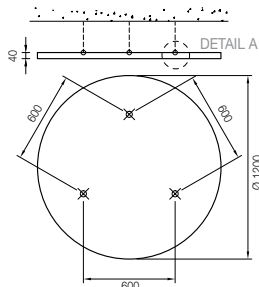

# OPTIMA L CANOPY

Small Rectangle - 600 x 1200 mm

Large Rectangle - 1200 x 2400 mm

Medium Rectangle A - 900 x 1800 mm

Medium Rectangle B - 1200 x 1800 mm

Square - 1200 x 1200 mm

Small Circle - Ø 800 mm

Circle - Ø 1200 mm

DETAIL A

CS 4979  
Items/kit