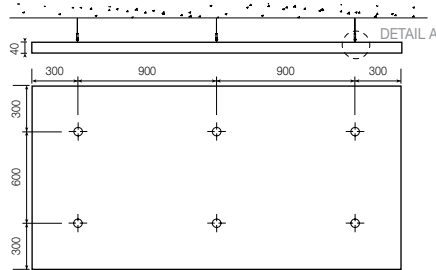

# OPTIMA L CANOPY

Small Rectangle - 600 x 1200 mm

Large Rectangle - 1200 x 2400 mm

Medium Rectangle A - 900 x 1800 mm

Medium Rectangle B - 1200 x 1800 mm

Square - 1200 x 1200 mm

Small Circle - Ø 800 mm

Circle - Ø 1200 mm