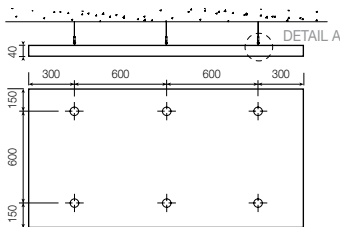

# OPTIMA L CANOPY

Small Rectangle - 600 x 1200 mm

Large Rectangle - 1200 x 2400 mm

Medium Rectangle A - 900 x 1800 mm

Medium Rectangle B - 1200 x 1800 mm

Square - 1200 x 1200 mm

Small Circle - Ø 800 mm

Circle - Ø 1200 mm