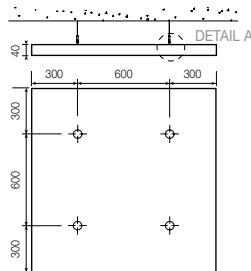

# OPTIMA L CANOPY

Small Rectangle - 600 x 1200 mm

Large Rectangle - 1200 x 2400 mm

Medium Rectangle A - 900 x 1800 mm

Medium Rectangle B - 1200 x 1800 mm

Square - 1200 x 1200 mm

Small Circle - Ø 800 mm

Circle - Ø 1200 mm

DETAIL A

CS 4979  
Items/kit