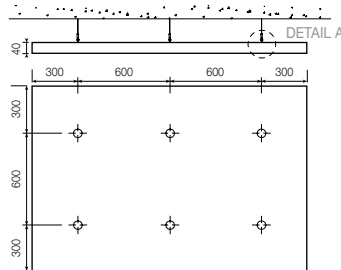

# OPTIMA L CANOPY

Small Rectangle - 600 x 1200 mm

Large Rectangle - 1200 x 2400 mm

Medium Rectangle A - 900 x 1800 mm

Medium Rectangle B - 1200 x 1800 mm

Square - 1200 x 1200 mm

Small Circle - Ø 800 mm

Circle - Ø 1200 mm

DETAIL A

CS 4979  
Items/kit